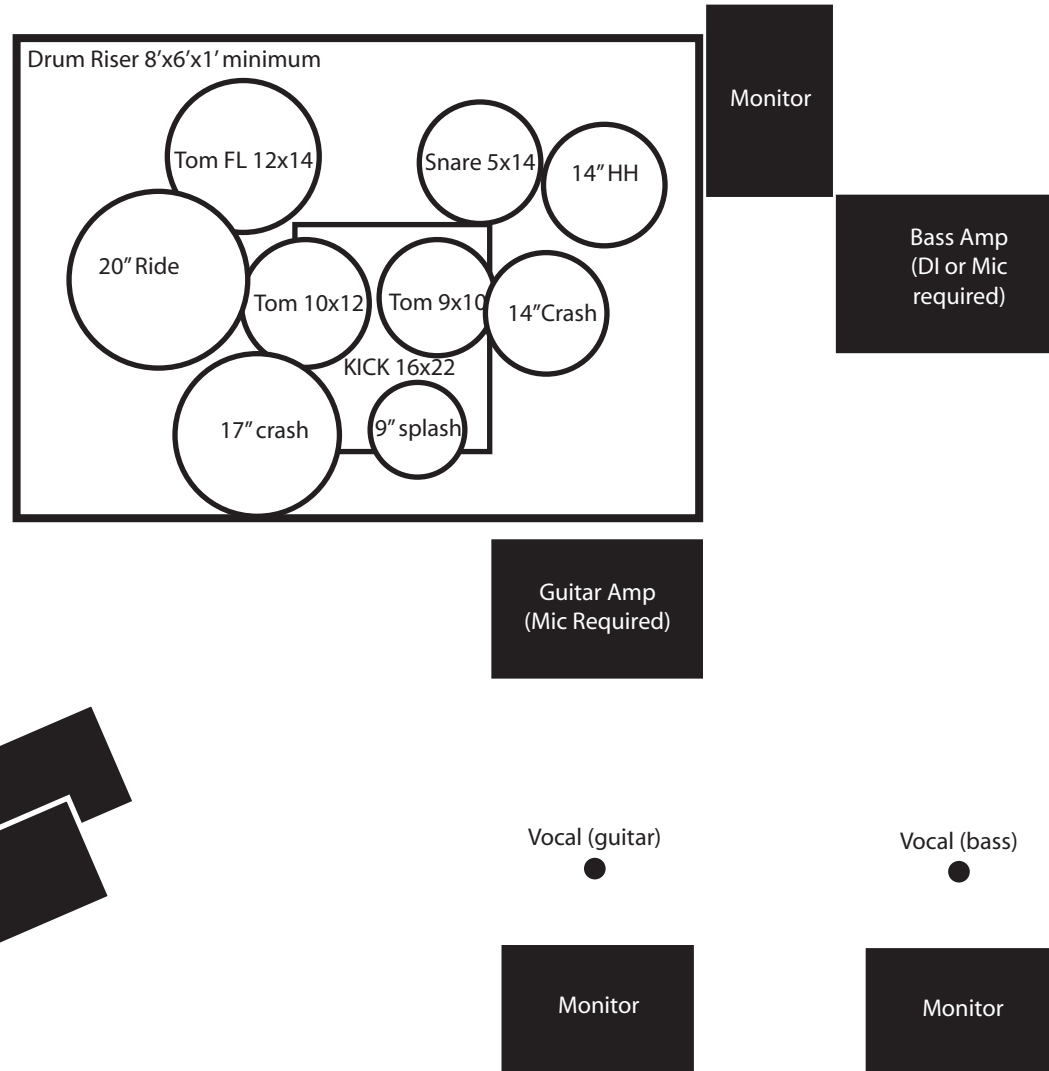

STAGE PLOT

Input List

Keyboards:
2 XLR or 1/4" (Stereo)
Vocal Mic

Guitar:
Close Mic
Vocal Mic

Bass Guitar:
DI or Close Mic
Vocal Mic

Drums:
Kick Mic
Snare Mic
Hihat Mic
Tom Mics
Overhead Mics